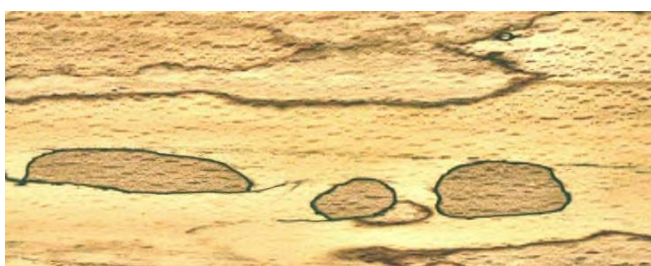

Email info@exotichardwoods.co.uk

www.exotichardwoods.co.uk

This document is not an accurate indication of current stock

Pau Amarello – *Euxylophora paraensis*
Brazil

Bocote – *Cordia gerascanthus*
Mexico

Apple – *Malus* spp.
England

English Boxwood – *Buxus sempervirens*
England

Spalted Beech – *Fagus sylvatica*
England

Bubinga – *Guibourtia demeusii*
West Africa

African Blackwood – *Dalbergia melanoxylon*
Tanzania and Mozambique

Camphor laurel – *Cinnamomum camphora*
Australia